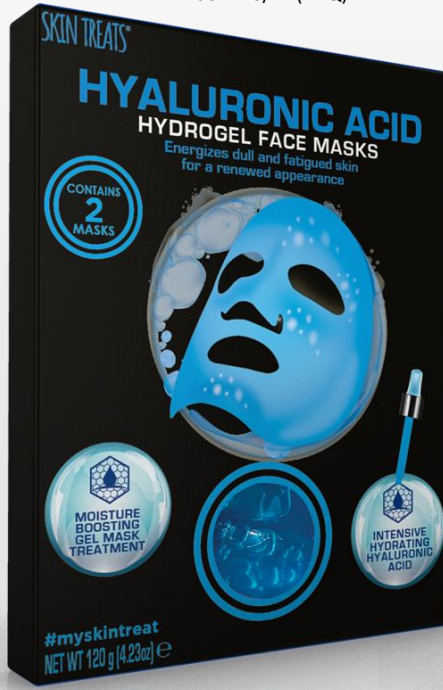

SKIN TREATS®

Hydrogel Sheet Masks

Hydrogel is an evolved sheet mask material, made from a gel that holds 99% of liquid due to its molecular capacity. Instead of a cotton sheet soaked in formula, the hydrogel mask is made entirely of high-potency ingredients to benefit skin.

Formulated with Collagen, options include ingredients infused with Hyaluronic Acid, Vitamin C, Tea Tree, Glitter Stars or natural fruit extracts!

ST205-SWBN

I'm the Fruitiest Hydrogel Mask
Strawberry and Banana
Sachet 60g
Pack 240/24 (PDQ)

ST205-BBWM

I'm the Fruitiest Hydrogel Mask
Blueberry and Watermelon
Sachet 60g
Pack 240/24 (PDQ)

ST105

Silver and Pink Glitter Face Hydrogel Masks
Sachet 60g
Pack 240/24 (clipstrip)

ST-HA1/1

Hyaluronic Acid Hydrogel Masks
Sachet 60g
Pack 240/24 (clipstrip)

ST222-S

Tea Tree Hydrogel Mask
Sachet 60g
Pack 240/24 (clipstrip)

ST2020-TT2
Tea Tree 2pk box
Hydrogel Masks
Sachet 60g x 2
Pack 120/12 (PDQ)

ST2020-HA2
Hyaluronic Acid 2pk box
Hydrogel Masks
Sachet 60g x 2
Pack 120/12 (PDQ)