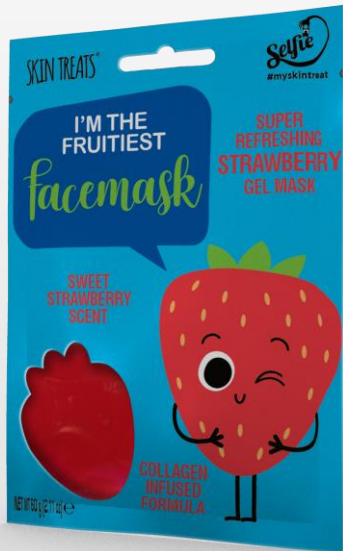

SKIN TREATS®

Hydrogel Sheet Masks

Hydrogel is an evolved sheet mask material, made from a gel that holds 99% of liquid due to its molecular capacity. Instead of a cotton sheet soaked in formula, the hydrogel mask is made entirely of high-potency ingredients to benefit skin.

Formulated with Collagen, options include ingredients infused with Hyaluronic Acid, Vitamin C, Tea Tree, Glitter Stars or natural fruit extracts!

ST205-SWBN

I'm the Fruitiest Hydrogel Mask
Strawberry and Banana
Sachet 60g
Pack 240/24 (PDQ)