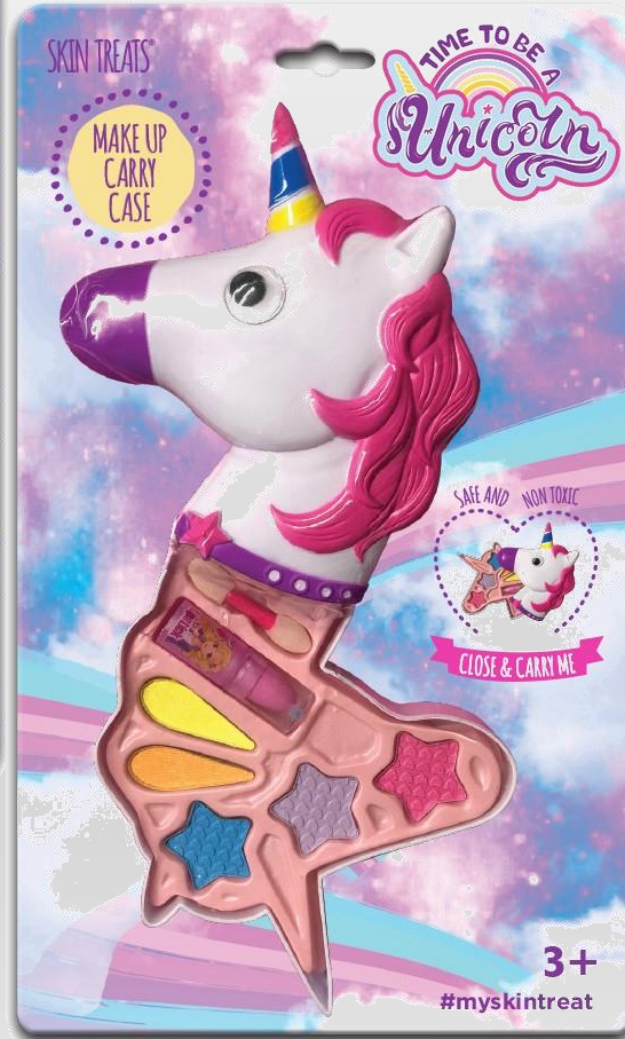

Mermaid Make Up Case
Unicorn Make Up Case
Flamingo Make Up Case

STMU11
STMU12
STMU13

Backer card and blister 370*178*40mm
Pack 120 / 12